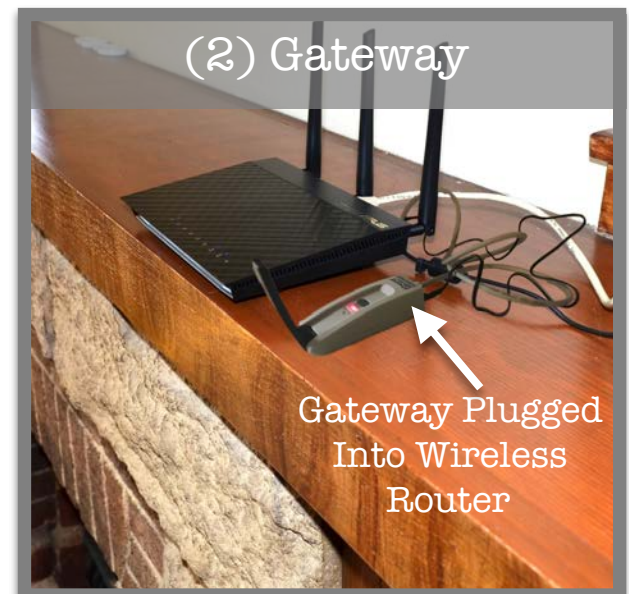

WatchDog Environmental Monitor

The WatchDog Environmental Monitor (P/N: W-111) provides a simple way to monitor the conditions in your crawl space or basement, in addition to the performance of your dehumidifier. Simply download the mobile app (1) on your phone and follow instructions on the app to plug the gateway into your wireless router (2), and mount the sensor with attached probe (3). You can even set up customized alerts* to be notified when the conditions are out of your desired range.