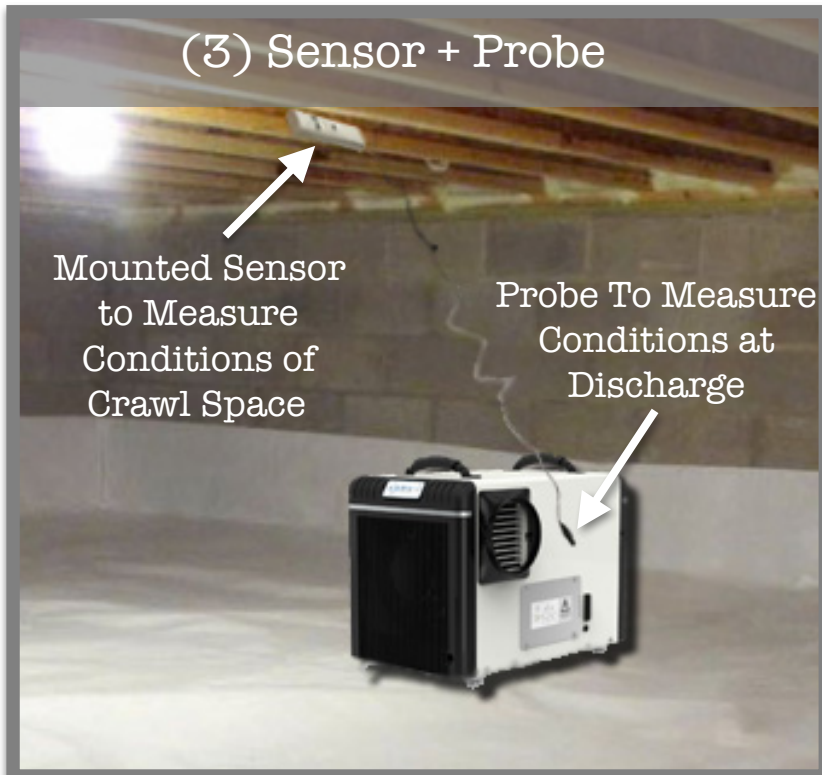

WatchDog Environmental Monitor

The WatchDog Environmental Monitor (P/N: W-111) provides a simple way to monitor the conditions in your crawl space or basement, in addition to the performance of your dehumidifier. Simply download the mobile app (1) on your phone and follow instructions on the app to plug the gateway into your wireless router (2), and mount the sensor with attached probe (3). You can even set up customized alerts* to be notified when the conditions are out of your desired range.