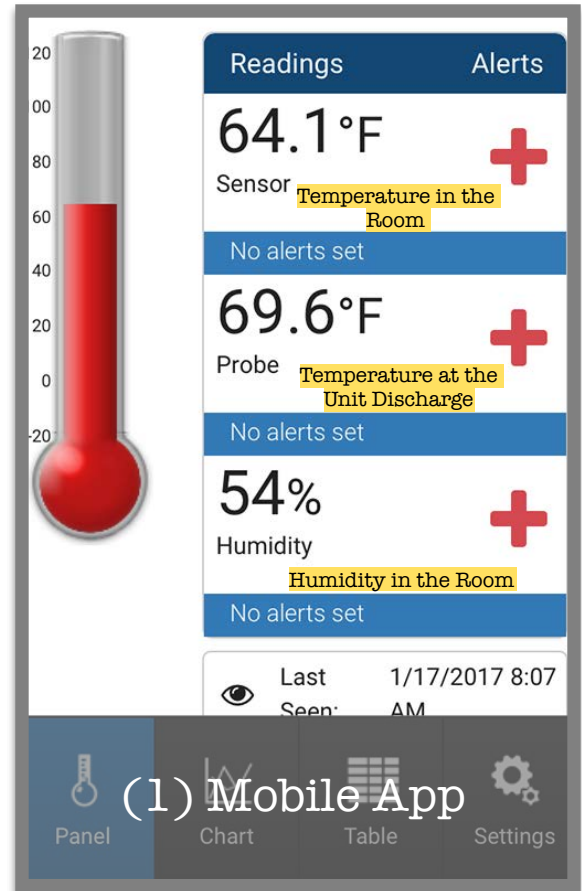

WatchDog Environmental Monitor

The WatchDog Environmental Monitor (P/N: W-111) provides a simple way to monitor the conditions in your crawl space or basement, in addition to the performance of your dehumidifier. Simply download the mobile app (1) on your phone and follow instructions on the app to plug the gateway into your wireless router (2), and mount the sensor with attached probe (3). You can even set up customized alerts* to be notified when the conditions are out of your desired range.